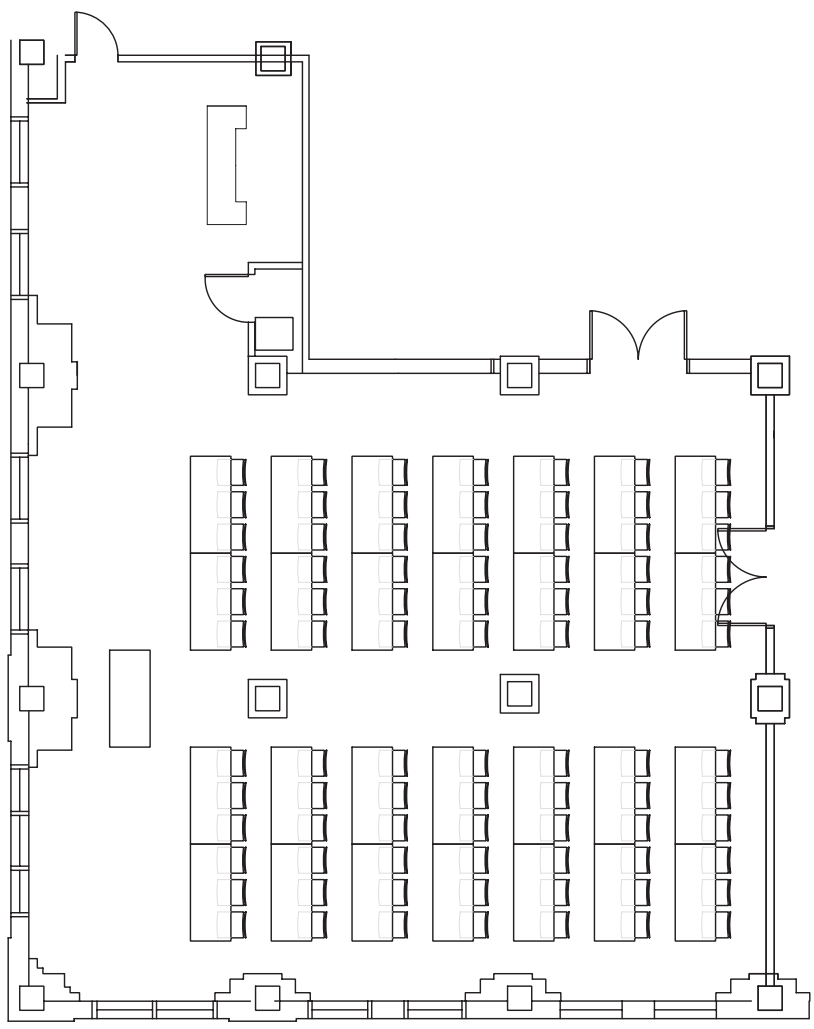

THE HENRY CLAY

Tavern Room

1990 sq. ft.

DESTINATIONS

604 S THIRD STREET, LOUISVILLE, KY 40202
 Phone: 502.515-2489 Fax: 502.584-9414

class room style seating

84 shown