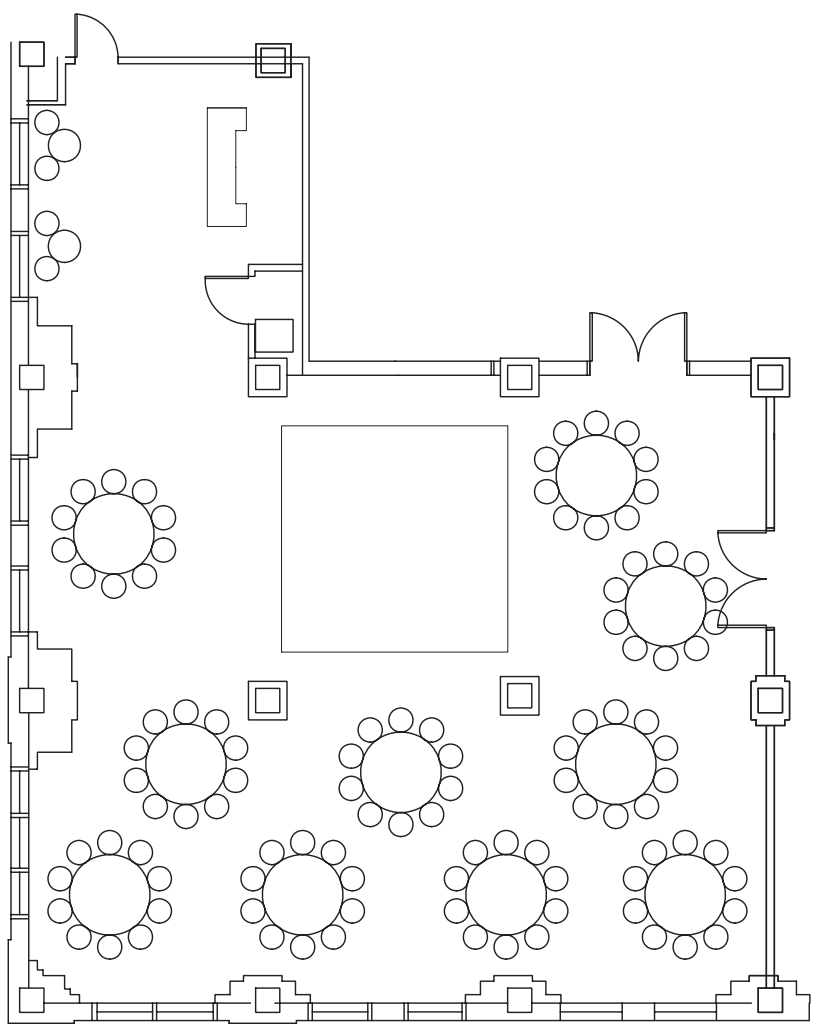

THE HENRY CLAY

Tavern Room

1990 sq. ft.

DESTINATIONS

604 S THIRD STREET, LOUISVILLE, KY 40202
 Phone: 502.515-2489 Fax: 502.584-9414

class room style seating

84 shown